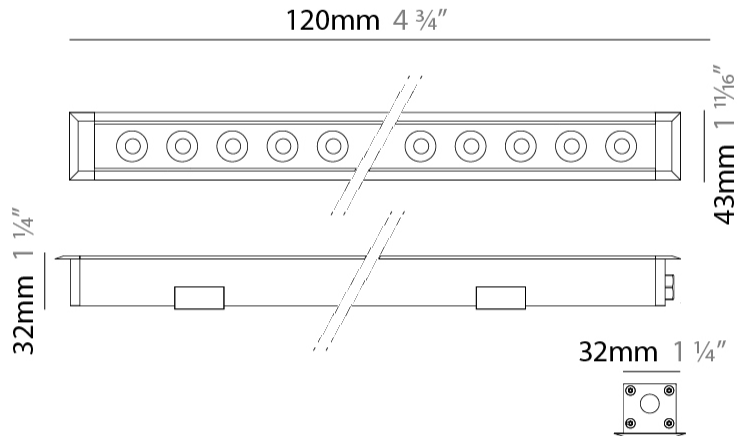

RATINGS AND CERTIFICATIONS

Certified By: Certified for North American Standards
IP rating: IP67
IK Rating: IK07
Bug Rating: B1 U0 G0